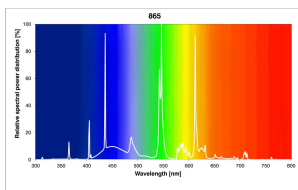

PHOTOMETRY