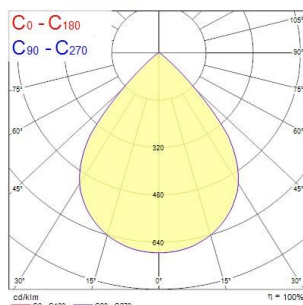

Granit DALI Granit IP65 DALI 19000lm 840 WB 0039621

PHOTOMETRY

TECHNICAL DRAWINGS