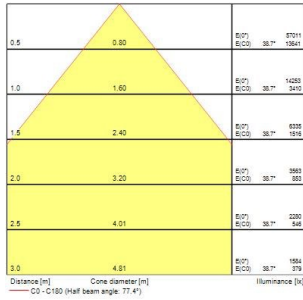

Granit DALI Granit IP65 DALI 19000lm 840 WB 0039621

PHOTOMETRY

TECHNICAL DRAWINGS