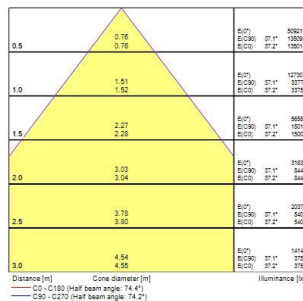

Granit DALI Granit IP65 DALI 19000lm 840 WB 0039621

PHOTOMETRY

TECHNICAL DRAWINGS