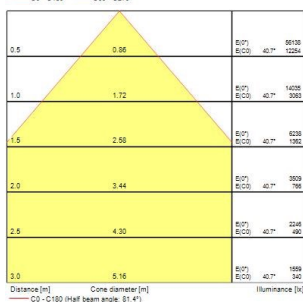

Granit DALI Granit IP65 DALI 19000lm 840 WB 0039621

PHOTOMETRY

TECHNICAL DRAWINGS