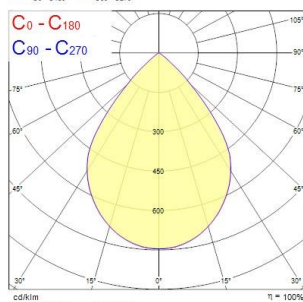

Granit DALI Granit IP65 DALI 19000lm 840 WB 0039621

PHOTOMETRY

TECHNICAL DRAWINGS