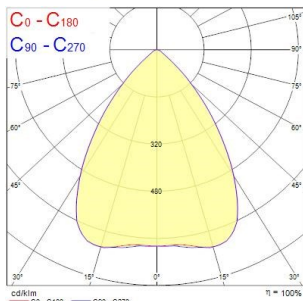

Granit DALI Granit IP65 DALI 19000lm 840 WB 0039621

PHOTOMETRY

TECHNICAL DRAWINGS