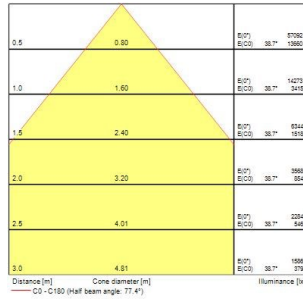

Granit DALI Granit IP65 DALI 19000lm 840 WB 0039621

PHOTOMETRY

TECHNICAL DRAWINGS