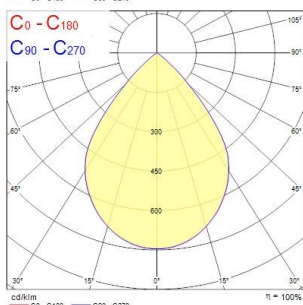

Granit DALI Granit IP65 DALI 19000lm 840 WB 0039621

PHOTOMETRY

TECHNICAL DRAWINGS