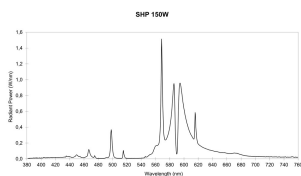

SHP-S TwinArc SHP-S 35W TWINARC E27 SLV 0020720

PRODUCT OVERVIEW

Product name	SHP-S 35W TWINARC E27 SLV
Technology	HID
Watt (Rated) (W)	35
Type	SHP-S
Cap/Base	E27
Lamp finish	Frosted/Coated
Fixture rating	Open
General application	Logistics & Industry
ETIM Class	EC000821
E-number FI	4844450
Luminous flux (lm)	2100
Colour temperature (K)	2050
CRI (Ra)	20
Colour Variation Initial (SDCM)	N/A
Photobiological Risk Group	Not applicable
Wattage (W)	35
Product Voltage (V)	90
Dimmable	No
Average life (Nominal) (h)	40000
Product EAN number	5410288207209

PHOTOMETRY

TECHNICAL DRAWINGS

SHP-S TwinArc *SHP-S 35W TWINARC E27 SLV* 0020720

SHP	50W	70W	100W	150W	250W	400W
L	165	165	178	227	227	292
D	72	72	78	91	91	122