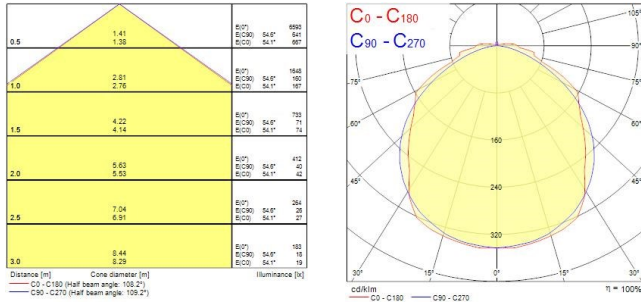

Sylproof Superia LED G3 MW

SYLPROOF SUPERIA LED G3 1500mm Single 4K DALI MW

0048718

TECHNICAL DRAWINGS