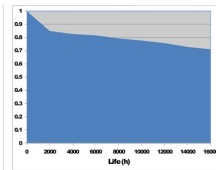

LUMEN MAINTENANCE