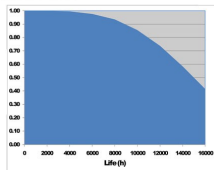

TECHNICAL DRAWINGS

SURVIVAL RATE