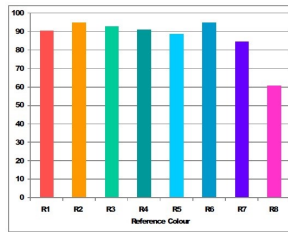

COLOUR RENDERING