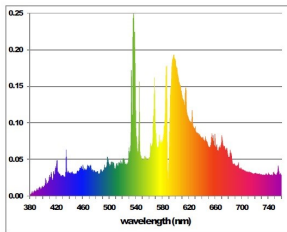

CMI-T CMI-T 70W/WDL UVS 0020369

Dimmable	Yes
Average life (Nominal) (h)	15000
Product EAN number	5410288203690

PHOTOMETRY

LAMP SPECTRUM