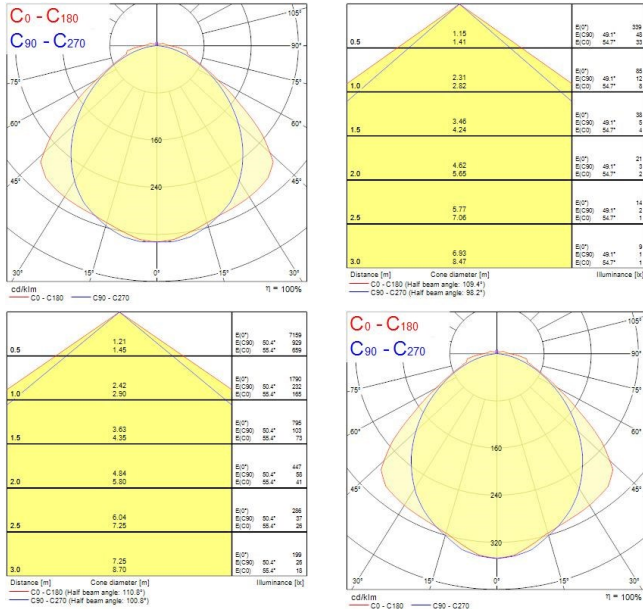

Sylproof Superia LED G3 MW SYLPROOF SUPERIA LED G3 1200mm Twin 4K DALI E3 MW 0048710

TECHNICAL DRAWINGS