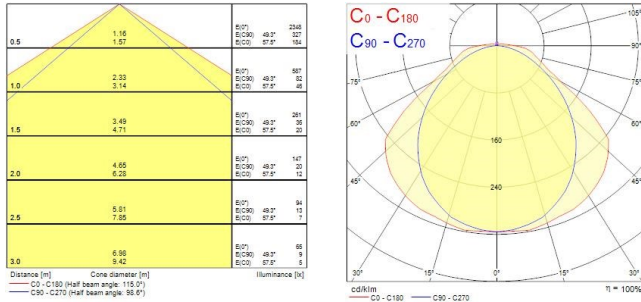

Sylproof Superia LED G3 DALI

SYLPROOF SUPERIA LED G3 600mm Single 4K QC DALI
0048736

TECHNICAL DRAWINGS