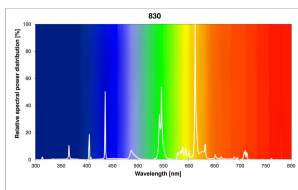

PHOTOMETRY