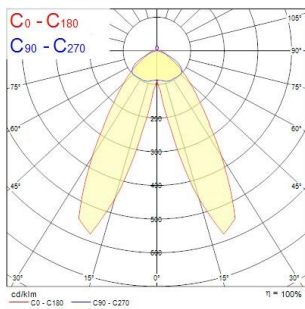

Syl-Line electrical unit SYL-LINE GT3R 4K DALI DASY SI EM 0042174

TECHNICAL DRAWINGS