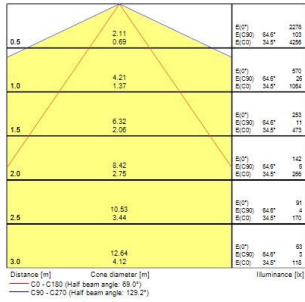

Syl-Line electrical unit SYL-LINE GT3R 4K DALI DASY SI EM 0042174

TECHNICAL DRAWINGS