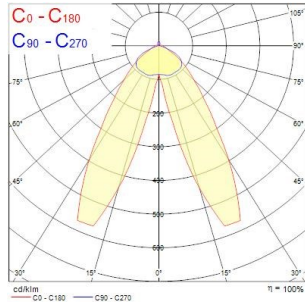

Syl-Line electrical unit SYL-LINE GT3R 4K DALI DASY SI EM 0042174

TECHNICAL DRAWINGS