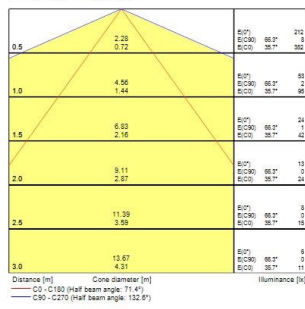

Syl-Line electrical unit SYL-LINE GT3R 4K DALI DASY SI EM 0042174

TECHNICAL DRAWINGS