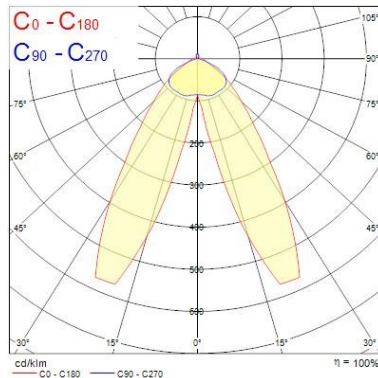

Syl-Line electrical unit SYL-LINE GT3R 4K DALI DASY SI EM 0042174

Nominal Product Width (mm)	70
Nominal Product Height (mm)	82
Weight (kg)	2.54

Packaging

Single packaging type	Carton
Product EAN number	5410288421742
Packaging single length / height (cm)	171.0
Packaging single width (cm)	8.0
Packaging single depth (cm)	4.0
DUN14 (outer)	15410288421749
Units per outer package	1
Packaging outer length / height (cm)	171.0
Packaging outer width (cm)	8.0
Packaging outer depth (cm)	4.0

PHOTOMETRY

TECHNICAL DRAWINGS