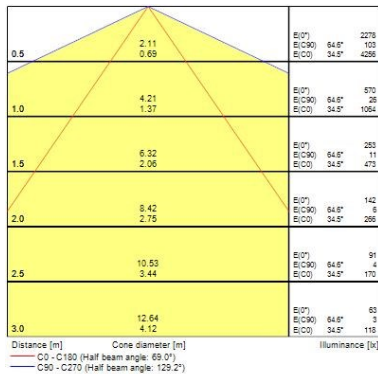

Syl-Line electrical unit SYL-LINE GT3R 4K DALI DASY SI EM 0042174

Nominal Product Width (mm)	70
Nominal Product Height (mm)	82
Weight (kg)	2.54

Packaging

Single packaging type	Carton
Product EAN number	5410288421742
Packaging single length / height (cm)	171.0
Packaging single width (cm)	8.0
Packaging single depth (cm)	4.0
DUN14 (outer)	15410288421749
Units per outer package	1
Packaging outer length / height (cm)	171.0
Packaging outer width (cm)	8.0
Packaging outer depth (cm)	4.0

PHOTOMETRY

TECHNICAL DRAWINGS