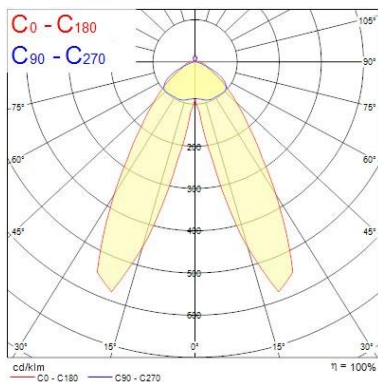

Syl-Line electrical unit SYL-LINE GT3R 4K DALI DASY SI EM 0042174

Nominal Product Width (mm)	70
Nominal Product Height (mm)	82
Weight (kg)	2.54

Packaging

Single packaging type	Carton
Product EAN number	5410288421742
Packaging single length / height (cm)	171.0
Packaging single width (cm)	8.0
Packaging single depth (cm)	4.0
DUN14 (outer)	15410288421749
Units per outer package	1
Packaging outer length / height (cm)	171.0
Packaging outer width (cm)	8.0
Packaging outer depth (cm)	4.0

PHOTOMETRY

TECHNICAL DRAWINGS