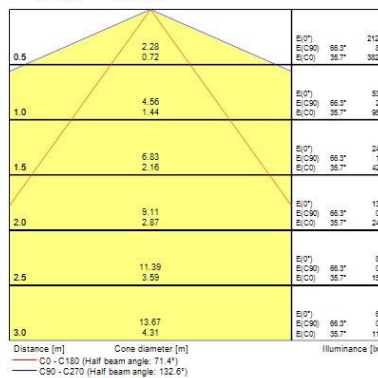

Syl-Line electrical unit SYL-LINE GT3R 4K DALI DASY SI EM 0042174

Nominal Product Width (mm)	70
Nominal Product Height (mm)	82
Weight (kg)	2.54

Packaging

Single packaging type	Carton
Product EAN number	5410288421742
Packaging single length / height (cm)	171.0
Packaging single width (cm)	8.0
Packaging single depth (cm)	4.0
DUN14 (outer)	15410288421749
Units per outer package	1
Packaging outer length / height (cm)	171.0
Packaging outer width (cm)	8.0
Packaging outer depth (cm)	4.0

PHOTOMETRY

TECHNICAL DRAWINGS