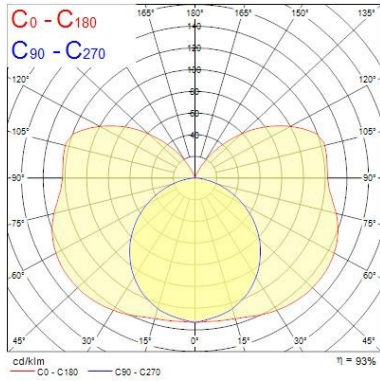

SylFast T8

SylFast T8 1x18W EB (Electronic Ballast)

0046100

Optical data

Light colour	N/A
Adjustable chromaticity	N
Distribution type	Symmetric

Electrical data

Total power consumption (W)	19
Mains voltage (V)	220-240V~
Electrical protection	Class I
Control gear type	Electronic ballast
Control gear mounting	Integral
Transformer required	Yes
Dimmable	No
Glow Wire Test (°C)	850
Nominal Frequency (Hz)	50/60Hz

Physical data

Housing colour	White
IP rating	IP20
IK rating	IK02
Nominal Product Length (mm)	617
Nominal Product Width (mm)	51
Nominal Product Height (mm)	74
Weight (kg)	1.358

Packaging

Single packaging type	Plastic
Product EAN number	5410288461007
Packaging single length / height (cm)	63.5
Packaging single width (cm)	5.2
Packaging single depth (cm)	5.3
DUN14 (outer)	15410288461004
Units per outer package	6
Packaging outer length / height (cm)	64.0
Packaging outer width (cm)	10.5
Packaging outer depth (cm)	16.0

Safety data

Optimal operating condition (°C)	-25-60

PHOTOMETRY

SylFast T8

SylFast T8 1x18W EB (Electronic Ballast)
0046100

TECHNICAL DRAWINGS