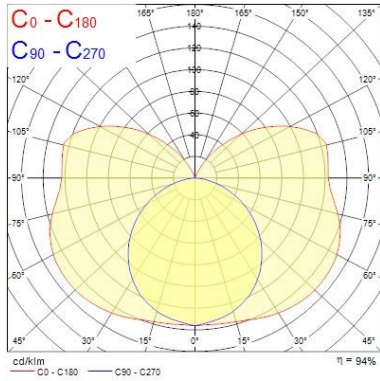

SylFast T8

SylFast T8 1x58W EB E3

0046112

ETIM Class	EC000109
Warranty	2 years

Optical data

Fixture luminous flux (lm)	4700
LOR (%)	94
Light colour	N/A
Adjustable chromaticity	N
Distribution type	Symmetric, Direct
Emergency duration (h)	3.0

Electrical data

Total power consumption (W)	55
Mains voltage (V)	220-240V~
Electrical protection	Class I
Control gear type	Electronic ballast
Control gear mounting	Integral
Transformer required	Yes
Dimmable	No
Glow Wire Test (°C)	850
Nominal Frequency (Hz)	50/60Hz

Physical data

Housing colour	White
IP rating	IP20
IK rating	IK02
Nominal Product Length (mm)	1527
Nominal Product Width (mm)	51
Nominal Product Height (mm)	74
Weight (kg)	3.975

Packaging

Single packaging type	Plastic
Product EAN number	5410288461120
Packaging single length / height (cm)	154.5
Packaging single width (cm)	5.2
Packaging single depth (cm)	5.3
DUN14 (outer)	15410288461127
Units per outer package	6
Packaging outer length / height (cm)	155.0
Packaging outer width (cm)	10.5
Packaging outer depth (cm)	16.0

Safety data

Optimal operating condition (°C)	-25-55

PHOTOMETRY

SylFast T8
SylFast T8 1x58W EB E3
0046112

TECHNICAL DRAWINGS