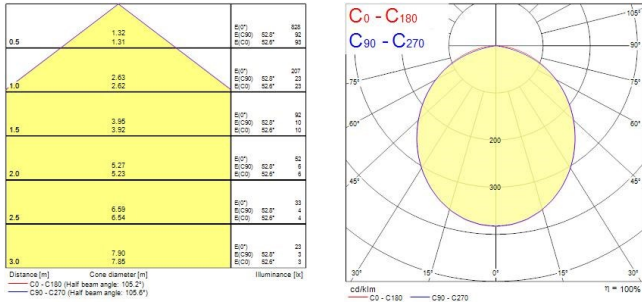

Start eco Spot IP65

START ECO SPOT 540lm 830 IP65 DIM WHT
0005379

TECHNICAL DRAWINGS