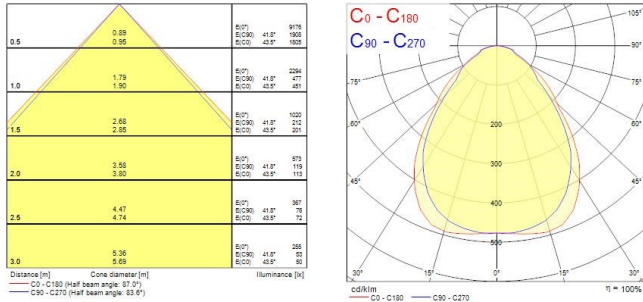

START Panel Flat UGR19 600x600

START Panel Flat UGR19 600x600 4800Lm 840
0047231

TECHNICAL DRAWINGS