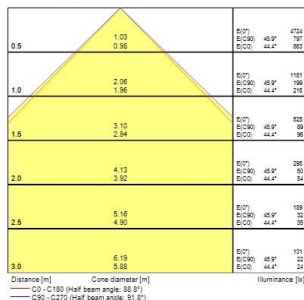

START Panel IP54 UGR19 600x600 START PANEL IP54 MLTPWR U19 600 4450LM 840 0047993