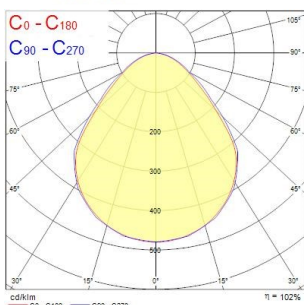

START Panel IP54 UGR19 600x600 START PANEL IP54 MLTPWR U19 600 4450LM 840 0047993