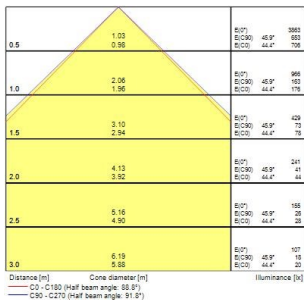

START Panel IP54 UGR19 600x600 START PANEL IP54 MLTPWR U19 600 4450LM 840 0047993