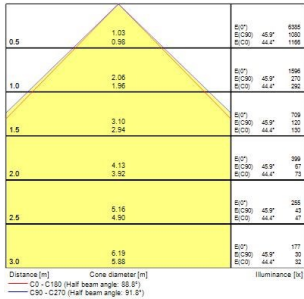

START Panel IP54 UGR19 600x600 START PANEL IP54 MLTPWR U19 600 4450LM 840 0047993