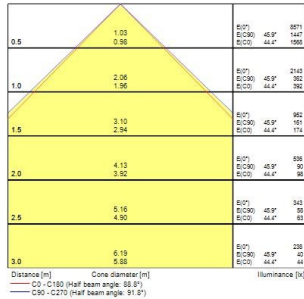

START Panel IP54 UGR19 600x600 START PANEL IP54 MLTPWR U19 600 4450LM 840 0047993