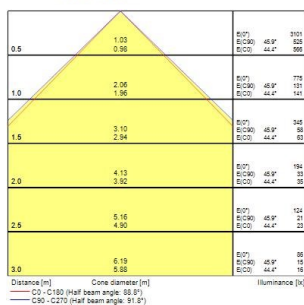

START Panel IP54 UGR19 600x600 START PANEL IP54 MLTPWR U19 600 4450LM 840 0047993