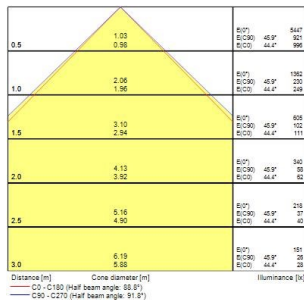

START Panel IP54 UGR19 600x600 START PANEL IP54 MLTPWR U19 600 4450LM 840 0047993