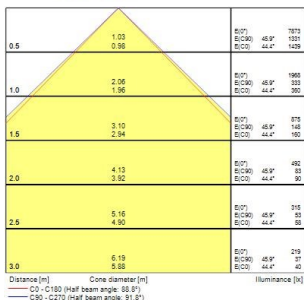

START Panel IP54 UGR19 600x600 START PANEL IP54 MLTPWR U19 600 4450LM 840 0047993