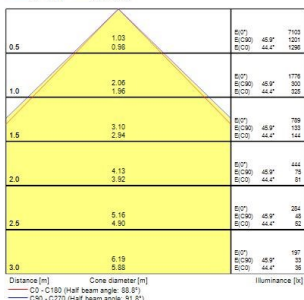

START Panel IP54 UGR19 600x600 START PANEL IP54 MLTPWR U19 600 4450LM 840 0047993