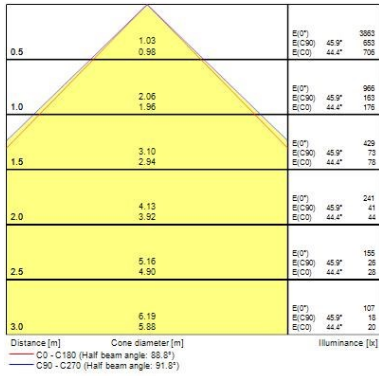

Optical data

Fixture luminous flux (lm)	4450
Luminaire efficacy (lm/W)	127
Colour temperature (K)	4000
Light colour	Neutral White
CRI (Ra)	80
Colour Variation Initial (SDCM)	SDCM3
Beam Angle (°)	90
Distribution type	Symmetric
Glare control	< 19
Photobiological Risk Group	RG0

START Panel IP54 UGR19 600x600

START PANEL IP54 MLTPWR U19 600 4450LM 840
0047993

Lifetime data

Lifespan L70 B50	100000
Lifespan L80 B20	71000

Physical data

Housing colour	RAL 9016 - Traffic white / Bezel
IP rating	IP54/20
IK rating	IK03
Diffuser finish	Prismatic
Diffuser material	PC Polycarbonate
Nominal Product Length (mm)	596
Nominal Product Width (mm)	596
Nominal Product Height (mm)	63
Weight (kg)	2.7
Recessed Depth (mm)	100

Packaging

Single packaging type	Carton
Product EAN number	5410288479934
Packaging single length / height (cm)	61.5
Packaging single width (cm)	61.0
Packaging single depth (cm)	7.5
Packaging inner length / height (cm)	63.0
Packaging inner width (cm)	61.5
Packaging inner depth (cm)	8.2
DUN14 (outer)	05410288479934
Units per outer package	20
Packaging outer length / height (cm)	125.0
Packaging outer width (cm)	81.0
Packaging outer depth (cm)	63.0

Safety data

Optimal operating condition (°C)	-10-40
----------------------------------	--------

PHOTOMETRY

START Panel IP54 UGR19 600x600 START PANEL IP54 MLTPWR U19 600 4450LM 840 0047993

START Panel IP54 UGR19 600x600