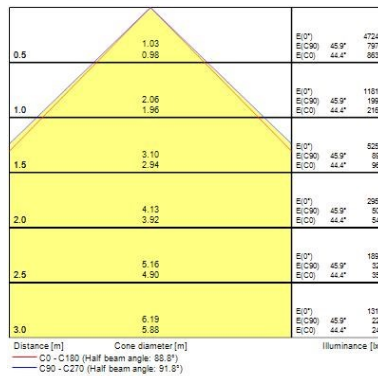

Optical data

Fixture luminous flux (lm)	4450
Luminaire efficacy (lm/W)	127
Colour temperature (K)	4000
Light colour	Neutral White
CRI (Ra)	80
Colour Variation Initial (SDCM)	SDCM3
Beam Angle (°)	90
Distribution type	Symmetric
Glare control	< 19
Photobiological Risk Group	RG0

START Panel IP54 UGR19 600x600

START PANEL IP54 MLTPWR U19 600 4450LM 840
0047993

Lifetime data

Lifespan L70 B50	100000
Lifespan L80 B20	71000

Physical data

Housing colour	RAL 9016 - Traffic white / Bezel
IP rating	IP54/20
IK rating	IK03
Diffuser finish	Prismatic
Diffuser material	PC Polycarbonate
Nominal Product Length (mm)	596
Nominal Product Width (mm)	596
Nominal Product Height (mm)	63
Weight (kg)	2.7
Recessed Depth (mm)	100

Packaging

Single packaging type	Carton
Product EAN number	5410288479934
Packaging single length / height (cm)	61.5
Packaging single width (cm)	61.0
Packaging single depth (cm)	7.5
Packaging inner length / height (cm)	63.0
Packaging inner width (cm)	61.5
Packaging inner depth (cm)	8.2
DUN14 (outer)	05410288479934
Units per outer package	20
Packaging outer length / height (cm)	125.0
Packaging outer width (cm)	81.0
Packaging outer depth (cm)	63.0

Safety data

Optimal operating condition (°C)	-10-40
----------------------------------	--------

PHOTOMETRY

START Panel IP54 UGR19 600x600 START PANEL IP54 MLTPWR U19 600 4450LM 840 0047993

START Panel IP54 UGR19 600x600