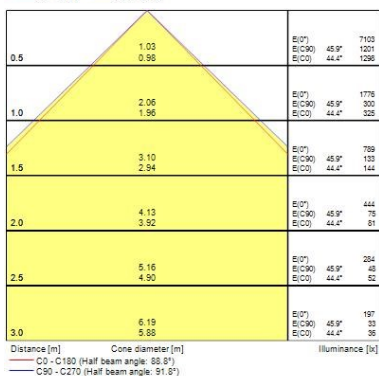

Optical data

Fixture luminous flux (lm)	4450
Luminaire efficacy (lm/W)	127
Colour temperature (K)	4000
Light colour	Neutral White
CRI (Ra)	80
Colour Variation Initial (SDCM)	SDCM3
Beam Angle (°)	90
Distribution type	Symmetric
Glare control	< 19
Photobiological Risk Group	RG0

START Panel IP54 UGR19 600x600

START PANEL IP54 MLTPWR U19 600 4450LM 840
0047993

Lifetime data

Lifespan L70 B50	100000
Lifespan L80 B20	71000

Physical data

Housing colour	RAL 9016 - Traffic white / Bezel
IP rating	IP54/20
IK rating	IK03
Diffuser finish	Prismatic
Diffuser material	PC Polycarbonate
Nominal Product Length (mm)	596
Nominal Product Width (mm)	596
Nominal Product Height (mm)	63
Weight (kg)	2.7
Recessed Depth (mm)	100

Packaging

Single packaging type	Carton
Product EAN number	5410288479934
Packaging single length / height (cm)	61.5
Packaging single width (cm)	61.0
Packaging single depth (cm)	7.5
Packaging inner length / height (cm)	63.0
Packaging inner width (cm)	61.5
Packaging inner depth (cm)	8.2
DUN14 (outer)	05410288479934
Units per outer package	20
Packaging outer length / height (cm)	125.0
Packaging outer width (cm)	81.0
Packaging outer depth (cm)	63.0

Safety data

Optimal operating condition (°C)	-10-40
----------------------------------	--------

PHOTOMETRY

START Panel IP54 UGR19 600x600 START PANEL IP54 MLTPWR U19 600 4450LM 840 0047993

START Panel IP54 UGR19 600x600