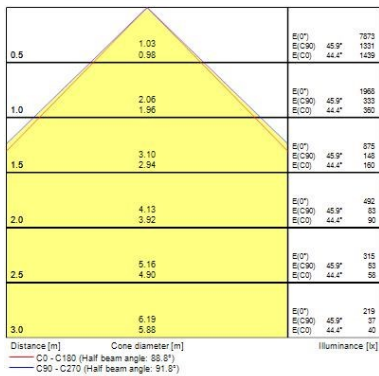

Optical data

Fixture luminous flux (lm)	4450
Luminaire efficacy (lm/W)	127
Colour temperature (K)	4000
Light colour	Neutral White
CRI (Ra)	80
Colour Variation Initial (SDCM)	SDCM3
Beam Angle (°)	90
Distribution type	Symmetric
Glare control	< 19
Photobiological Risk Group	RG0

START Panel IP54 UGR19 600x600

START PANEL IP54 MLTPWR U19 600 4450LM 840
0047993

Lifetime data

Lifespan L70 B50	100000
Lifespan L80 B20	71000

Physical data

Housing colour	RAL 9016 - Traffic white / Bezel
IP rating	IP54/20
IK rating	IK03
Diffuser finish	Prismatic
Diffuser material	PC Polycarbonate
Nominal Product Length (mm)	596
Nominal Product Width (mm)	596
Nominal Product Height (mm)	63
Weight (kg)	2.7
Recessed Depth (mm)	100

Packaging

Single packaging type	Carton
Product EAN number	5410288479934
Packaging single length / height (cm)	61.5
Packaging single width (cm)	61.0
Packaging single depth (cm)	7.5
Packaging inner length / height (cm)	63.0
Packaging inner width (cm)	61.5
Packaging inner depth (cm)	8.2
DUN14 (outer)	05410288479934
Units per outer package	20
Packaging outer length / height (cm)	125.0
Packaging outer width (cm)	81.0
Packaging outer depth (cm)	63.0

Safety data

Optimal operating condition (°C)	-10-40
----------------------------------	--------

PHOTOMETRY

START Panel IP54 UGR19 600x600 START PANEL IP54 MLTPWR U19 600 4450LM 840 0047993

START Panel IP54 UGR19 600x600