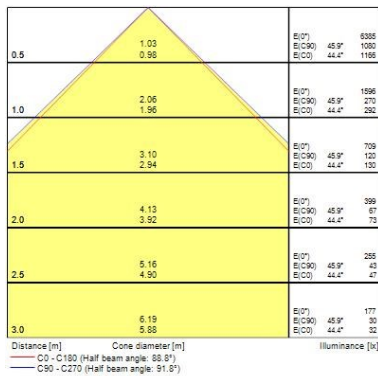

START Panel IP54 UGR19 600x600

START PANEL IP54 MLTPWR U19 600 4450LM 840
0047993

Lifetime data

Lifespan L70 B50	100000
Lifespan L80 B20	71000

Physical data

Housing colour	RAL 9016 - Traffic white / Bezel
IP rating	IP54/20
IK rating	IK03
Diffuser finish	Prismatic
Diffuser material	PC Polycarbonate
Nominal Product Length (mm)	596
Nominal Product Width (mm)	596
Nominal Product Height (mm)	63
Weight (kg)	2.7
Recessed Depth (mm)	100

Packaging

Single packaging type	Carton
Product EAN number	5410288479934
Packaging single length / height (cm)	61.5
Packaging single width (cm)	61.0
Packaging single depth (cm)	7.5
Packaging inner length / height (cm)	63.0
Packaging inner width (cm)	61.5
Packaging inner depth (cm)	8.2
DUN14 (outer)	05410288479934
Units per outer package	20
Packaging outer length / height (cm)	125.0
Packaging outer width (cm)	81.0
Packaging outer depth (cm)	63.0

Safety data

Optimal operating condition (°C)	-10-40

PHOTOMETRY