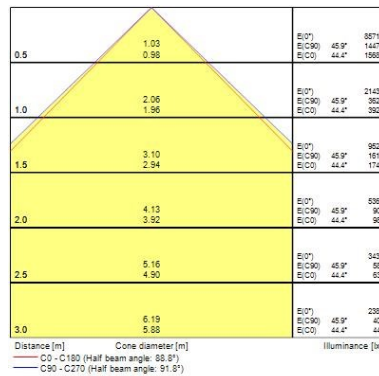

START Panel IP54 UGR19 600x600

START PANEL IP54 MLTPWR U19 600 4450LM 840
0047993

Lifetime data

Lifespan L70 B50	100000
Lifespan L80 B20	71000

Physical data

Housing colour	RAL 9016 - Traffic white / Bezel
IP rating	IP54/20
IK rating	IK03
Diffuser finish	Prismatic
Diffuser material	PC Polycarbonate
Nominal Product Length (mm)	596
Nominal Product Width (mm)	596
Nominal Product Height (mm)	63
Weight (kg)	2.7
Recessed Depth (mm)	100

Packaging

Single packaging type	Carton
Product EAN number	5410288479934
Packaging single length / height (cm)	61.5
Packaging single width (cm)	61.0
Packaging single depth (cm)	7.5
Packaging inner length / height (cm)	63.0
Packaging inner width (cm)	61.5
Packaging inner depth (cm)	8.2
DUN14 (outer)	05410288479934
Units per outer package	20
Packaging outer length / height (cm)	125.0
Packaging outer width (cm)	81.0
Packaging outer depth (cm)	63.0

Safety data

Optimal operating condition (°C)	-10-40

PHOTOMETRY