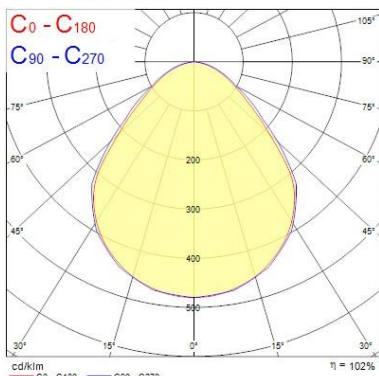

Optical data

Fixture luminous flux (lm)	4450
Luminaire efficacy (lm/W)	127
Colour temperature (K)	4000
Light colour	Neutral White
CRI (Ra)	80
Colour Variation Initial (SDCM)	SDCM3
Beam Angle (°)	90
Distribution type	Symmetric
Glare control	< 19
Photobiological Risk Group	RG0

START Panel IP54 UGR19 600x600

START PANEL IP54 MLTPWR U19 600 4450LM 840
0047993

Lifetime data

Lifespan L70 B50	100000
Lifespan L80 B20	71000

Physical data

Housing colour	RAL 9016 - Traffic white / Bezel
IP rating	IP54/20
IK rating	IK03
Diffuser finish	Prismatic
Diffuser material	PC Polycarbonate
Nominal Product Length (mm)	596
Nominal Product Width (mm)	596
Nominal Product Height (mm)	63
Weight (kg)	2.7
Recessed Depth (mm)	100

Packaging

Single packaging type	Carton
Product EAN number	5410288479934
Packaging single length / height (cm)	61.5
Packaging single width (cm)	61.0
Packaging single depth (cm)	7.5
Packaging inner length / height (cm)	63.0
Packaging inner width (cm)	61.5
Packaging inner depth (cm)	8.2
DUN14 (outer)	05410288479934
Units per outer package	20
Packaging outer length / height (cm)	125.0
Packaging outer width (cm)	81.0
Packaging outer depth (cm)	63.0

Safety data

Optimal operating condition (°C)	-10-40
----------------------------------	--------

PHOTOMETRY

START Panel IP54 UGR19 600x600 START PANEL IP54 MLTPWR U19 600 4450LM 840 0047993

START Panel IP54 UGR19 600x600