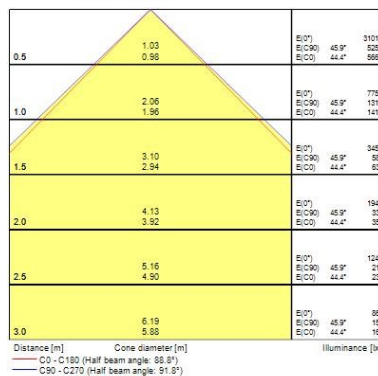

Optical data

Fixture luminous flux (lm)	4450
Luminaire efficacy (lm/W)	127
Colour temperature (K)	4000
Light colour	Neutral White
CRI (Ra)	80
Colour Variation Initial (SDCM)	SDCM3
Beam Angle (°)	90
Distribution type	Symmetric
Glare control	< 19
Photobiological Risk Group	RG0

START Panel IP54 UGR19 600x600

START PANEL IP54 MLTPWR U19 600 4450LM 840
0047993

Lifetime data

Lifespan L70 B50	100000
Lifespan L80 B20	71000

Physical data

Housing colour	RAL 9016 - Traffic white / Bezel
IP rating	IP54/20
IK rating	IK03
Diffuser finish	Prismatic
Diffuser material	PC Polycarbonate
Nominal Product Length (mm)	596
Nominal Product Width (mm)	596
Nominal Product Height (mm)	63
Weight (kg)	2.7
Recessed Depth (mm)	100

Packaging

Single packaging type	Carton
Product EAN number	5410288479934
Packaging single length / height (cm)	61.5
Packaging single width (cm)	61.0
Packaging single depth (cm)	7.5
Packaging inner length / height (cm)	63.0
Packaging inner width (cm)	61.5
Packaging inner depth (cm)	8.2
DUN14 (outer)	05410288479934
Units per outer package	20
Packaging outer length / height (cm)	125.0
Packaging outer width (cm)	81.0
Packaging outer depth (cm)	63.0

Safety data

Optimal operating condition (°C)	-10-40
----------------------------------	--------

PHOTOMETRY

START Panel IP54 UGR19 600x600 START PANEL IP54 MLTPWR U19 600 4450LM 840 0047993

START Panel IP54 UGR19 600x600