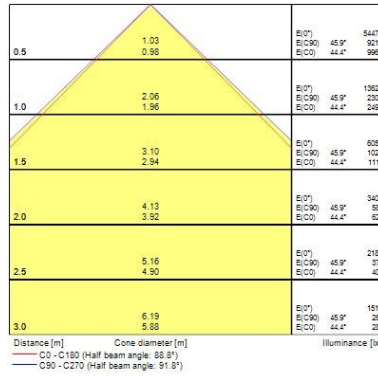

Optical data

Fixture luminous flux (lm)	4450
Luminaire efficacy (lm/W)	127
Colour temperature (K)	4000
Light colour	Neutral White
CRI (Ra)	80
Colour Variation Initial (SDCM)	SDCM3
Beam Angle (°)	90
Distribution type	Symmetric
Glare control	< 19
Photobiological Risk Group	RG0

START Panel IP54 UGR19 600x600

START PANEL IP54 MLTPWR U19 600 4450LM 840
0047993

Lifetime data

Lifespan L70 B50	100000
Lifespan L80 B20	71000

Physical data

Housing colour	RAL 9016 - Traffic white / Bezel
IP rating	IP54/20
IK rating	IK03
Diffuser finish	Prismatic
Diffuser material	PC Polycarbonate
Nominal Product Length (mm)	596
Nominal Product Width (mm)	596
Nominal Product Height (mm)	63
Weight (kg)	2.7
Recessed Depth (mm)	100

Packaging

Single packaging type	Carton
Product EAN number	5410288479934
Packaging single length / height (cm)	61.5
Packaging single width (cm)	61.0
Packaging single depth (cm)	7.5
Packaging inner length / height (cm)	63.0
Packaging inner width (cm)	61.5
Packaging inner depth (cm)	8.2
DUN14 (outer)	05410288479934
Units per outer package	20
Packaging outer length / height (cm)	125.0
Packaging outer width (cm)	81.0
Packaging outer depth (cm)	63.0

Safety data

Optimal operating condition (°C)	-10-40
----------------------------------	--------

PHOTOMETRY

START Panel IP54 UGR19 600x600 START PANEL IP54 MLTPWR U19 600 4450LM 840 0047993

START Panel IP54 UGR19 600x600