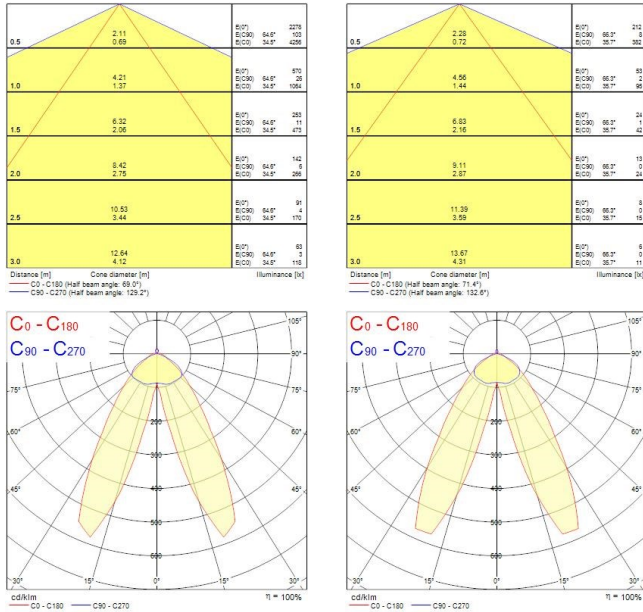

Syl-Line electrical unit SYL-LINE GT3R 4K DALI DASY SI EMPRO 0042178

TECHNICAL DRAWINGS