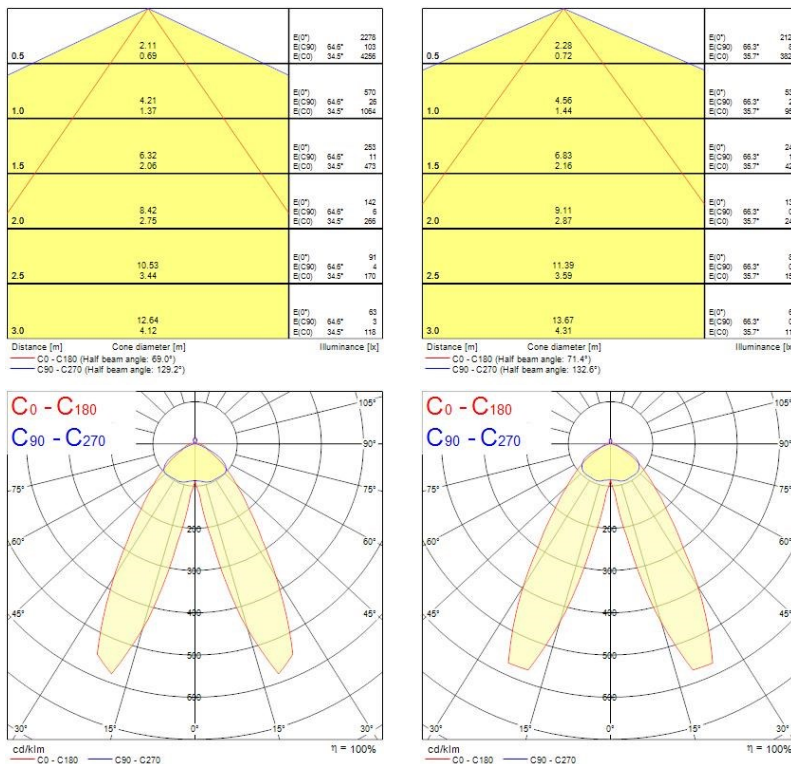

Syl-Line electrical unit SYL-LINE GT3R 4K DALI DASY SI EMPRO 0042178

Nominal Product Width (mm)	70
Nominal Product Height (mm)	82
Weight (kg)	2.54

Packaging

Single packaging type	Carton
Product EAN number	5410288421780
Packaging single length / height (cm)	171.0
Packaging single width (cm)	8.0
Packaging single depth (cm)	4.0
DUN14 (outer)	15410288421787
Units per outer package	1
Packaging outer length / height (cm)	171.0
Packaging outer width (cm)	8.0
Packaging outer depth (cm)	4.0

PHOTOMETRY

TECHNICAL DRAWINGS