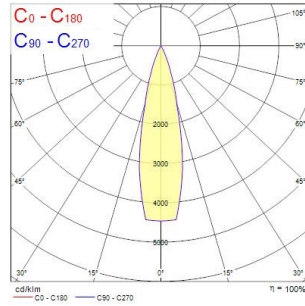

Myriad Adjustable Square - Black with Silver bezel MYRIAD ADJ SQUARE BLACK 4000K PHDIM SILVER BEZ 2056238

TECHNICAL DRAWINGS