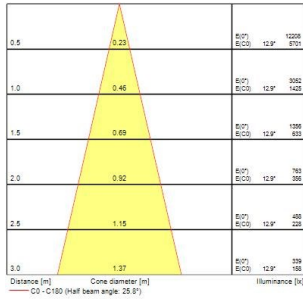

Myriad Adjustable Square - Black with Silver bezel MYRIAD ADJ SQUARE BLACK 4000K PHDIM SILVER BEZ 2056238

TECHNICAL DRAWINGS