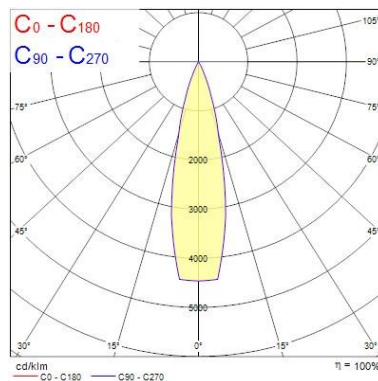

Myriad Adjustable Square - Black with Silver bezel

MYRIAD ADJ SQUARE BLACK 4000K PHDIM SILVER BEZ
2056238

Packaging

Single packaging type	Carton
Product EAN number	5025768562381
Packaging single length / height (cm)	17.5
Packaging single width (cm)	15.0
Packaging single depth (cm)	17.5
DUN14 (outer)	05025768562381
Units per outer package	1
Packaging outer length / height (cm)	17.5
Packaging outer width (cm)	15.0
Packaging outer depth (cm)	17.5

PHOTOMETRY

TECHNICAL DRAWINGS