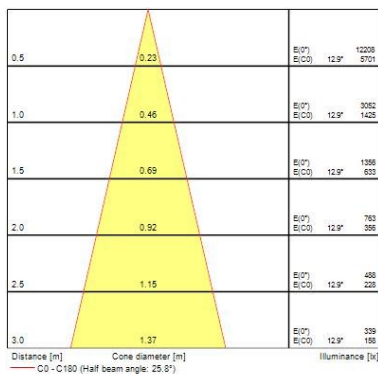

Myriad Adjustable Square - Black with Silver bezel

MYRIAD ADJ SQUARE BLACK 4000K PHDIM SILVER BEZ
2056238

Packaging

Single packaging type	Carton
Product EAN number	5025768562381
Packaging single length / height (cm)	17.5
Packaging single width (cm)	15.0
Packaging single depth (cm)	17.5
DUN14 (outer)	05025768562381
Units per outer package	1
Packaging outer length / height (cm)	17.5
Packaging outer width (cm)	15.0
Packaging outer depth (cm)	17.5

PHOTOMETRY

TECHNICAL DRAWINGS