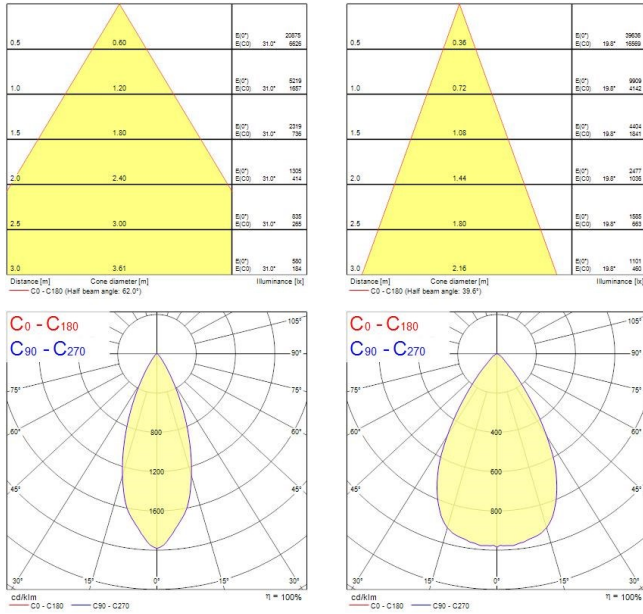

Start Track Spot Integral

START Track Spot Integral 5000lm 940 MB WB WHT
0005432