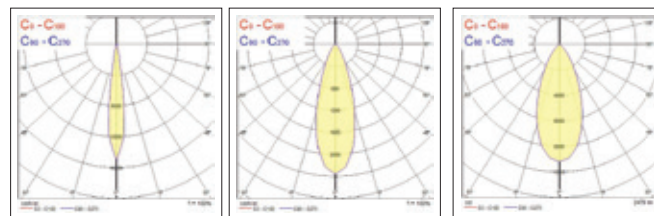

Medium Beam

Wide Beam

Photometric Data

Intense Narrow Beam