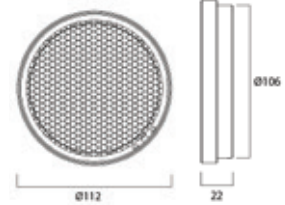

## Dimensions (mm)

## Accessories

Code	Description
<b>Accessories</b>	
2058324	Beacon XL/XXL Elongation Lens
2058325	Beacon XL/XXL Honeycomb Filter
2093113	Beacon XL Muse Elongation
2093114	Beacon XL Muse Honeycomb
2058328	Beacon XL/XL Muse/XXL Barn Door
2058326	Beacon XL/XXL Snoot
3020010	Monopoint L3 White
3020080	Monopoint L3 Black

XL/XXL Elongation Lens

XL/XXL Honeycomb Filter

XL Muse Elongation lens

XL Muse Honeycomb

Snoot

Barn doors

Monopoint white

Monopoint black