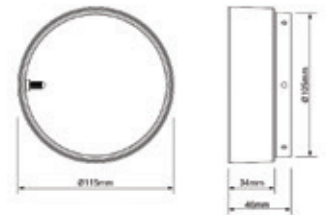

## Dimensions (mm)

XL/XXL Elongation Lens

XL/XXL Honeycomb Filter

XL Muse Elongation lens

XL Muse Honeycomb

Snoot

Barn doors

Monopoint white

Monopoint black