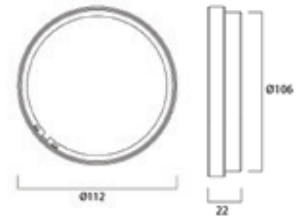

Concord Beacon XL

Accessories

Code	Description
Accessories	
2058324	Beacon XL/XXL Elongation Lens
2058325	Beacon XL/XXL Honeycomb Filter
2093113	Beacon XL Muse Elongation
2093114	Beacon XL Muse Honeycomb
2058328	Beacon XL/XL Muse/XXL Barn Door
2058326	Beacon XL/XXL Snoot
3020010	Monopoint L3 White
3020080	Monopoint L3 Black

XL Muse Elongation lens