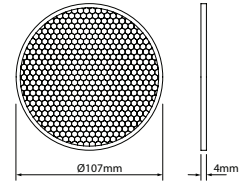

Concord Beacon XL

Accessories

Code	Description
Accessories	
2058324	Beacon XL/XXL Elongation Lens
2058325	Beacon XL/XXL Honeycomb Filter
2093113	Beacon XL Muse Elongation
2093114	Beacon XL Muse Honeycomb
2058328	Beacon XL/XL Muse/XXL Barn Door
2058326	Beacon XL/XXL Snoot
3020010	Monopoint L3 White
3020080	Monopoint L3 Black

XL/XXL Honeycomb Filter