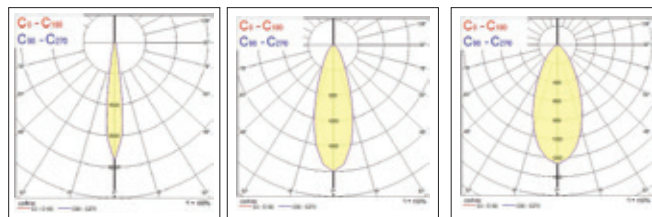

Medium Beam

Wide Beam

Photometric Data

Narrow Beam