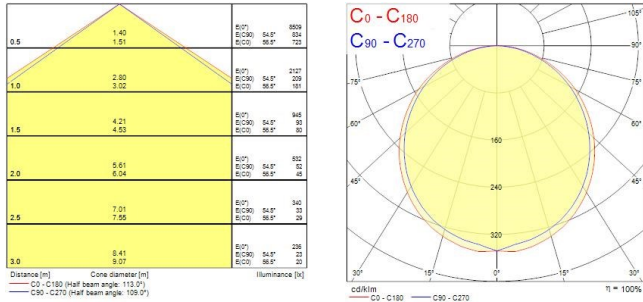

START Panel Flat 1200x600

START Panel Flat 1200x600 6100Lm 840

0047223

TECHNICAL DRAWINGS