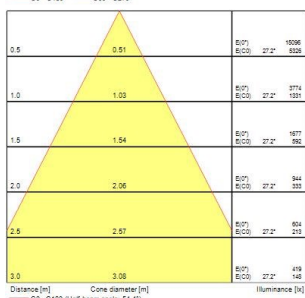

Pixo Medium

Pixo Medium 3000lm 940 NB MB WB WHT
0005448

TECHNICAL DRAWINGS