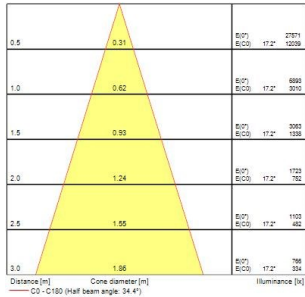

Pixo Medium

Pixo Medium 3000lm 940 NB MB WB WHT
0005448

TECHNICAL DRAWINGS