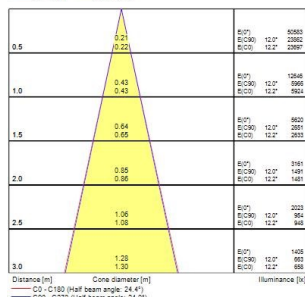

Pixo Medium

Pixo Medium 3000lm 940 NB MB WB WHT
0005448

TECHNICAL DRAWINGS