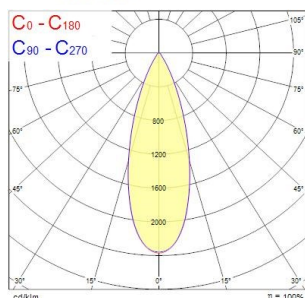

Pixo Medium

Pixo Medium 3000lm 940 NB MB WB WHT
0005448

TECHNICAL DRAWINGS