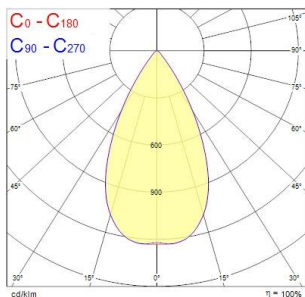

Pixo Medium

Pixo Medium 3000lm 940 NB MB WB WHT
0005448

TECHNICAL DRAWINGS