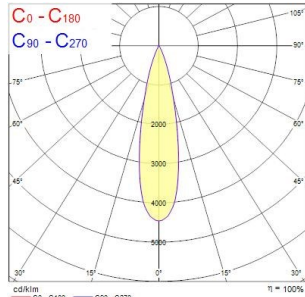

Pixo Medium

Pixo Medium 3000lm 940 NB MB WB WHT
0005448

TECHNICAL DRAWINGS