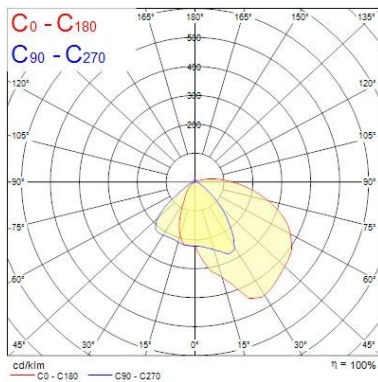

Beacon LED Wallwash BEACON WW LED 4K L3 BLK 2059080

Packaging single depth (cm)	20.0
DUN14 (outer)	05025768590803
Units per outer package	1
Packaging outer length / height (cm)	25.0
Packaging outer width (cm)	19.5
Packaging outer depth (cm)	20.0

PHOTOMETRY

TECHNICAL DRAWINGS