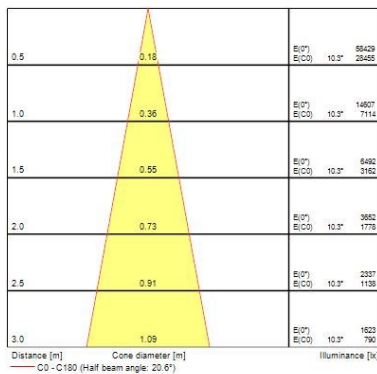

Beacon LED XXL

BEACON XXL NB O/B DIM 3K L3 BLK
2092992

Nominal Product Diameter (mm)	113
Weight (kg)	1.415

Packaging

Single packaging type	Carton
Product EAN number	5025768929924
Packaging single length / height (cm)	25.0
Packaging single width (cm)	19.5
Packaging single depth (cm)	20.0
DUN14 (outer)	05025768929924
Units per outer package	1
Packaging outer length / height (cm)	25.0
Packaging outer width (cm)	19.5
Packaging outer depth (cm)	20.0

PHOTOMETRY

TECHNICAL DRAWINGS