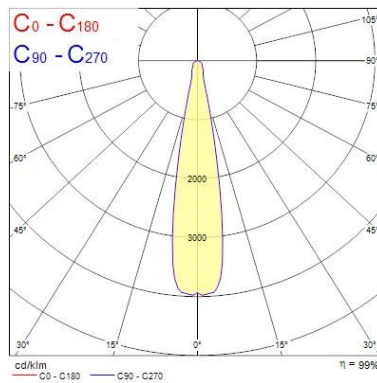

Beacon LED XXL

BEACON XXL NB O/B DIM 3K L3 BLK
2092992

Nominal Product Diameter (mm)	113
Weight (kg)	1.415

Packaging

Single packaging type	Carton
Product EAN number	5025768929924
Packaging single length / height (cm)	25.0
Packaging single width (cm)	19.5
Packaging single depth (cm)	20.0
DUN14 (outer)	05025768929924
Units per outer package	1
Packaging outer length / height (cm)	25.0
Packaging outer width (cm)	19.5
Packaging outer depth (cm)	20.0

PHOTOMETRY

TECHNICAL DRAWINGS