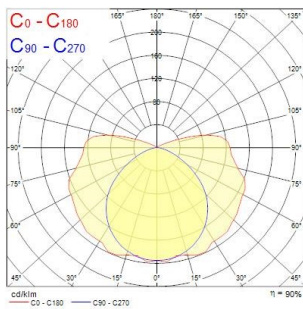

PHOTOMETRY