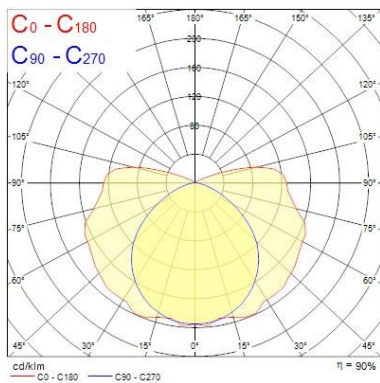

Start Waterproof T5 START WATERPROOF T5 PC 1x35 EB 0045828

Control gear type	Electronic ballast
Control gear mounting	Integral
Transformer required	Yes
Nominal Frequency (Hz)	50/60Hz

Physical data

Housing colour	Grey
IP rating	IP66
IK rating	IK08
Diffuser finish	Prismatic
Diffuser material	PC Polycarbonate
Nominal Product Length (mm)	1577
Nominal Product Width (mm)	90
Nominal Product Height (mm)	100
Weight (kg)	1.804

Packaging

Single packaging type	Carton
Product EAN number	5410288458281
Packaging single length / height (cm)	157.7
Packaging single width (cm)	9.0
Packaging single depth (cm)	9.3
DUN14 (outer)	05410288458281
Units per outer package	1
Packaging outer length / height (cm)	157.7
Packaging outer width (cm)	9.0
Packaging outer depth (cm)	9.3

Safety data

Optimal operating condition (°C)	-20-25

PHOTOMETRY

TECHNICAL DRAWINGS