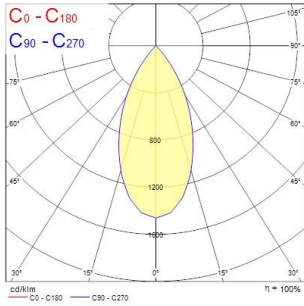

Myriad Square IP65 Black Reflector - White Bezel

MYRIAD SQUARE IP65 FLOOD 4K PHDIM BLKREF WBEZ
2056412