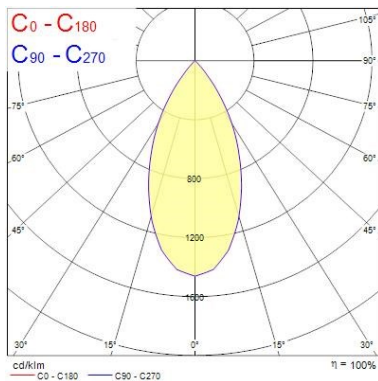

### Optical data

Fixture luminous flux (lm)	1142
Luminaire efficacy (lm/W)	114
LOR (%)	100
Colour temperature (K)	4000
Light colour	Neutral White
CRI (Ra)	90
Colour Variation Initial (SDCM)	SDCM3
Adjustable chromaticity	N
Beam Angle (°)	48

### Physical data

Housing colour	Aluminium
IP rating	IP65/20
IK rating	IK02
Reflector finish	Black
Nominal Product Width (mm)	72
Nominal Product Height (mm)	64
Cutout Dimensions (W x L in mm or Diameter in mm)	72
Weight (kg)	0.39
Recessed Depth (mm)	64

### PHOTOMETRY