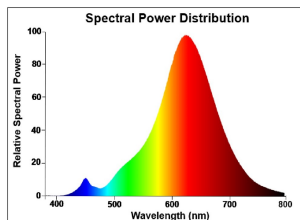

Toledo Mirage T45 *ToLEDo Mirage T45 125LM E27 SL* 0029917

TECHNICAL DRAWINGS