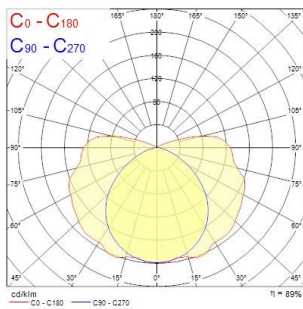

PHOTOMETRY