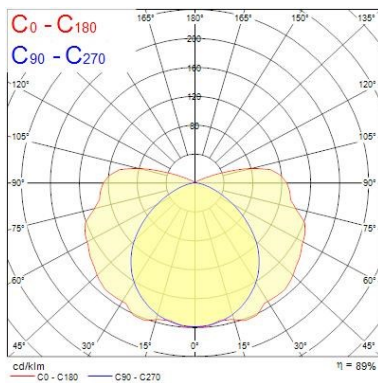

Start Waterproof T5 START WATERPROOF T5 PC 1x49 EB 0045833

Control gear type	Electronic ballast
Control gear mounting	Integral
Transformer required	Yes
Nominal Frequency (Hz)	50/60Hz

Physical data

Housing colour	Grey
IP rating	IP66
IK rating	IK08
Diffuser finish	Prismatic
Diffuser material	PC Polycarbonate
Nominal Product Length (mm)	1577
Nominal Product Width (mm)	90
Nominal Product Height (mm)	100
Weight (kg)	1.799

Packaging

Single packaging type	Carton
Product EAN number	5410288458335
Packaging single length / height (cm)	157.7
Packaging single width (cm)	9.0
Packaging single depth (cm)	9.3
DUN14 (outer)	05410288458335
Units per outer package	1
Packaging outer length / height (cm)	157.7
Packaging outer width (cm)	9.0
Packaging outer depth (cm)	9.3

Safety data

Optimal operating condition (°C)	-20-25

PHOTOMETRY

TECHNICAL DRAWINGS