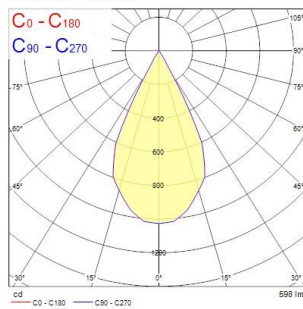

Beacon Muse Xicato®

BEACON MUSE Xicato® 3K O/B DIM LS3 White
2059797

TECHNICAL DRAWINGS