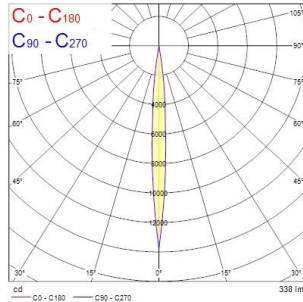

Beacon Muse Xicato®

BEACON MUSE Xicato® 3K O/B DIM LS3 White
2059797

TECHNICAL DRAWINGS