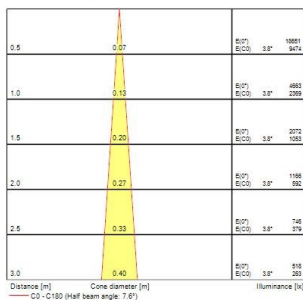

Beacon Muse Xicato®

BEACON MUSE Xicato® 3K O/B DIM LS3 White
2059797

TECHNICAL DRAWINGS