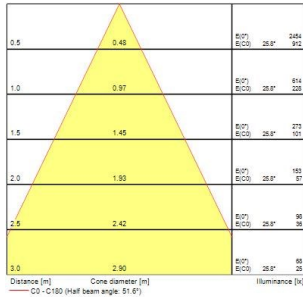

Beacon Muse Xicato®

BEACON MUSE Xicato® 3K O/B DIM LS3 White
2059797

TECHNICAL DRAWINGS