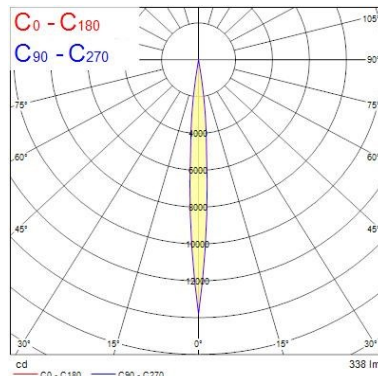

Beacon Muse Xicato®

BEACON MUSE Xicato® 3K O/B DIM LS3 White
2059797

Weight (kg)	1.1

Packaging

Single packaging type	Carton
Product EAN number	5025768597970
Packaging single length / height (cm)	17.5
Packaging single width (cm)	17.5
Packaging single depth (cm)	15.0
DUN14 (outer)	05025768597970
Units per outer package	1
Packaging outer length / height (cm)	17.5
Packaging outer width (cm)	17.5
Packaging outer depth (cm)	15.0

Safety data

Dry applications use only	Yes

PHOTOMETRY

TECHNICAL DRAWINGS