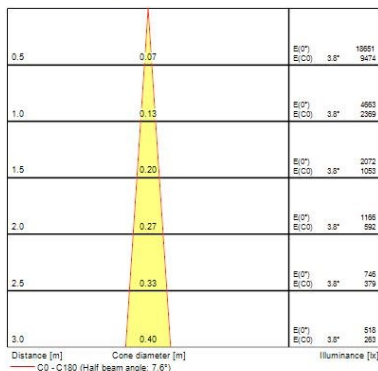

Beacon Muse Xicato®

BEACON MUSE Xicato® 3K O/B DIM LS3 White
2059797

Weight (kg)	1.1

Packaging

Single packaging type	Carton
Product EAN number	5025768597970
Packaging single length / height (cm)	17.5
Packaging single width (cm)	17.5
Packaging single depth (cm)	15.0
DUN14 (outer)	05025768597970
Units per outer package	1
Packaging outer length / height (cm)	17.5
Packaging outer width (cm)	17.5
Packaging outer depth (cm)	15.0

Safety data

Dry applications use only	Yes

PHOTOMETRY

TECHNICAL DRAWINGS