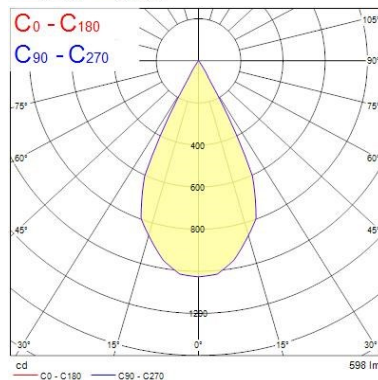

Beacon Muse Xicato®

BEACON MUSE Xicato® 3K O/B DIM LS3 White
2059797

Weight (kg)	1.1

Packaging

Single packaging type	Carton
Product EAN number	5025768597970
Packaging single length / height (cm)	17.5
Packaging single width (cm)	17.5
Packaging single depth (cm)	15.0
DUN14 (outer)	05025768597970
Units per outer package	1
Packaging outer length / height (cm)	17.5
Packaging outer width (cm)	17.5
Packaging outer depth (cm)	15.0

Safety data

Dry applications use only	Yes

PHOTOMETRY

TECHNICAL DRAWINGS