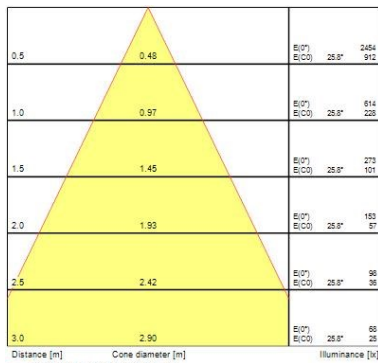

Beacon Muse Xicato®

BEACON MUSE Xicato® 3K O/B DIM LS3 White
2059797

Weight (kg)	1.1

Packaging

Single packaging type	Carton
Product EAN number	5025768597970
Packaging single length / height (cm)	17.5
Packaging single width (cm)	17.5
Packaging single depth (cm)	15.0
DUN14 (outer)	05025768597970
Units per outer package	1
Packaging outer length / height (cm)	17.5
Packaging outer width (cm)	17.5
Packaging outer depth (cm)	15.0

Safety data

Dry applications use only	Yes

PHOTOMETRY

TECHNICAL DRAWINGS