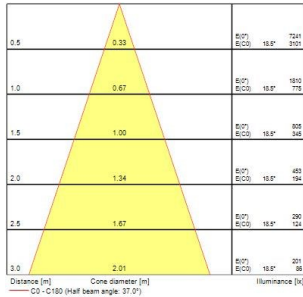

Myriad Pendant Silver - Surface Mounted MYRIAD PENDANT 3000K SURFACE MTD SWITCHED SILVER 2050682

TECHNICAL DRAWINGS