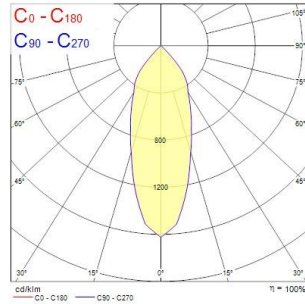

Myriad Pendant Silver - Surface Mounted MYRIAD PENDANT 3000K SURFACE MTD SWITCHED SILVER 2050682

TECHNICAL DRAWINGS