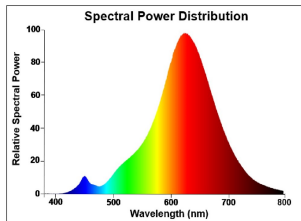

Toledo Mirage E115 *ToLEDo Mirage E115 105LM E27 SL* 0029944