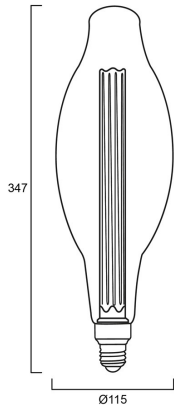

Toledo Mirage E115

ToLEDo Mirage E115 105LM E27 SL
0029944

Product features

- A perfect choice for hospitality, decorative and mood lighting applications
- Unique and innovative lamp design and construction
- Low-lumen output to create the low-lit effect and gives no glare
- Low power construction: only 2.5W
- Perfect for SylPendant fixtures - a range of unique and elegant E27 lamp pendants, available in copper, brass, black and white finish
- Candlelight 2000K colour temperature creates a warm and cosy ambience
- High colour rendering - CRI80
- High quality, scratch and temperature resistant golden tinted glass envelope
- 25,000 hours of average rated life. Last 25 times longer than incandescent lamps
- Omni-directional light distribution
- Non-dimmable
- More than 100,000X switching cycles
- 3 years warranty

Lifetime data

Lifespan L70 B50	25000
Average life (Nominal) (h)	25000
Average life (Rated) (h)	25000

Physical data

Nominal Product Length (mm)	347
Nominal Product Diameter (mm)	116
Weight (kg)	0.29

Toledo Mirage E115

ToLEDo Mirage E115 105LM E27 SL

0029944

Packaging

Single packaging type	Carton
Product EAN number	5410288299440
Packaging single length / height (cm)	37.0
Packaging single width (cm)	12.6
Packaging single depth (cm)	12.6
DUN14 (outer)	15410288299447
Units per outer package	4
Packaging outer length / height (cm)	27.0
Packaging outer width (cm)	27.0
Packaging outer depth (cm)	39.5

PHOTOMETRY

TECHNICAL DRAWINGS

SYLVANIA

Toledo Mirage E115
ToLEDo Mirage E115 105LM E27 SL
0029944

0029944

3
kWh/1000h

2019/2015

SYLVANIA