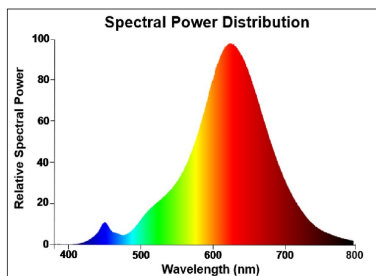

Toledo Mirage E115

ToLEDo Mirage E115 105LM E27 SL

0029944

Packaging

Single packaging type	Carton
Product EAN number	5410288299440
Packaging single length / height (cm)	37.0
Packaging single width (cm)	12.6
Packaging single depth (cm)	12.6
DUN14 (outer)	15410288299447
Units per outer package	4
Packaging outer length / height (cm)	27.0
Packaging outer width (cm)	27.0
Packaging outer depth (cm)	39.5

Safety data

Optimal operating condition (°C)	-20-40
Breakage cleaning instructions	Not applicable
Special purpose lamp	No
Dry applications use only	Yes
Suitable for household illumination	Yes
Safety message	Not Suitable for totally enclosed fixtures

PHOTOMETRY

TECHNICAL DRAWINGS