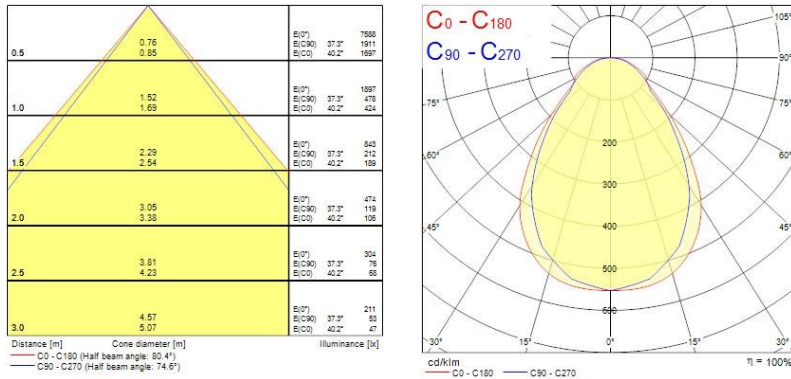

START Panel Flat UGR19 600x600

START FLAT PANEL UGR19 600 4000K DALI G2

0047637

Nominal Product Length (mm)	595
Nominal Product Width (mm)	595
Nominal Product Height (mm)	10.5
Weight (kg)	2.99

Packaging

Single packaging type	Carton
Product EAN number	5410288476377
Packaging single length / height (cm)	68.8
Packaging single width (cm)	62.5
Packaging single depth (cm)	3.3
DUN14 (outer)	15410288476374
Units per outer package	2
Packaging outer length / height (cm)	71.1
Packaging outer width (cm)	65.7
Packaging outer depth (cm)	10.0

Safety data

Optimal operating condition (°C)	-10-40

PHOTOMETRY

TECHNICAL DRAWINGS