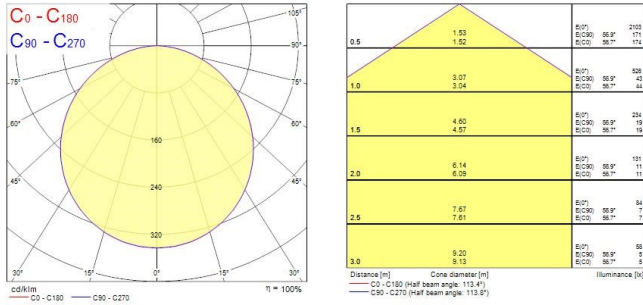

SylFlat LED Non Dimmable - Recessed SYLFLAT 1400 SQUARE 4000K 0053296

PHOTOMETRY

TECHNICAL DRAWINGS