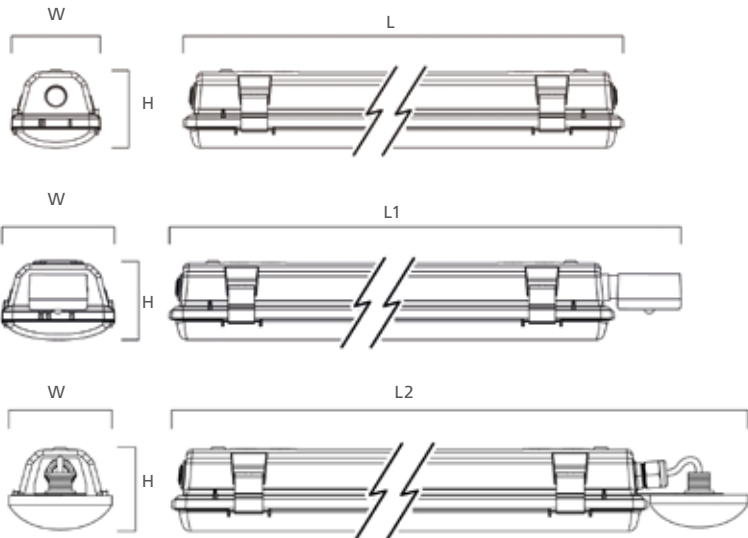

START Waterproof

Features

- LED integrated waterproof fixture in 600mm, 1200mm, 1500mm nominal length (single or twin housing - 600mm twin only)
- High efficiency throughout the range with up to 132lm/W system efficiency and 60,000 (L80B50) lumen maintenance
- Available in both 4,000K and 6,500K
- Photobiological risk group: RGO for 4,000K and RG1 for 6,500K and all HO and VH
- Available with assembled quick connectors (Stucchi)
- Available with 3-hour maintained emergency batteries
- For further cost savings, available with DALI drivers and microwave presence sensor
- DALI versions are DC compatible as standard
- Smooth body finish optimized for LEDs with extra flat diffuser, easy to handle
- Impact resistant polycarbonate body (IK08)
- UV stabilised polycarbonate body (600mm GRP body) and diffuser - no yellow discolouration over time
- 301 stainless steel fixing brackets for ceiling and wall mounting
- Through wiring version available on request
- Suspension compatible
- 5 year warranty

*SSC types are SylSmart enabled, SSC S types come additionally with PIR sensor

For further details on SylSmart please check our SylSmart brochure

START Waterproof

Photometric Data

Single

Twin

Dimension (mm)

	L	L1*	L2**	W	H
Twin	665	-	-	110	78
Single	1278	1348	1377	84	75
Twin	1278	1348	1377	110	78
Single	1578	1648	1747	84	75
Twin	1578	1648	1747	110	78

* SylSmart SSH and SSC only
** SylSmart SSE only

Accessories