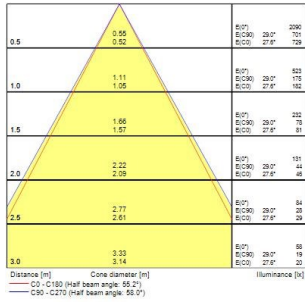

Syl-Line electrical unit SYL-LINE GT3R 4K NR WH EM 0042118

TECHNICAL DRAWINGS