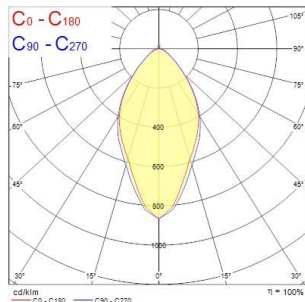

Syl-Line electrical unit SYL-LINE GT3R 4K NR WH EM 0042118

TECHNICAL DRAWINGS