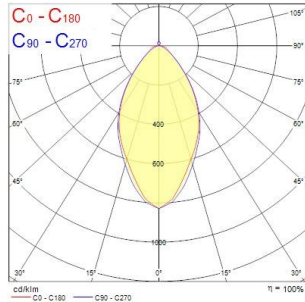

Syl-Line electrical unit SYL-LINE GT3R 4K NR WH EM 0042118

TECHNICAL DRAWINGS