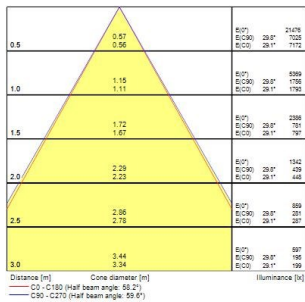

Syl-Line electrical unit SYL-LINE GT3R 4K NR WH EM 0042118

TECHNICAL DRAWINGS