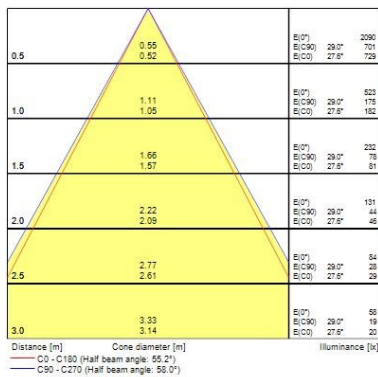

Syl-Line electrical unit SYL-LINE GT3R 4K NR WH EM 0042118

Packaging

Single packaging type	Carton
Product EAN number	5410288421186
Packaging single length / height (cm)	171.0
Packaging single width (cm)	8.0
Packaging single depth (cm)	4.0
DUN14 (outer)	15410288421183
Units per outer package	1
Packaging outer length / height (cm)	171.0
Packaging outer width (cm)	8.0
Packaging outer depth (cm)	4.0

PHOTOMETRY

TECHNICAL DRAWINGS