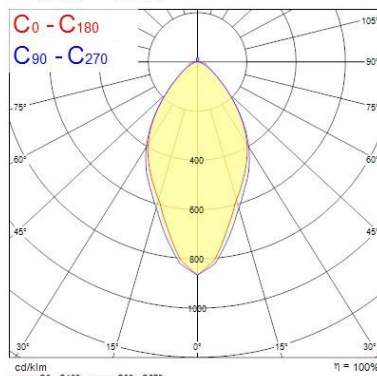

Syl-Line electrical unit SYL-LINE GT3R 4K NR WH EM 0042118

Packaging

Single packaging type	Carton
Product EAN number	5410288421186
Packaging single length / height (cm)	171.0
Packaging single width (cm)	8.0
Packaging single depth (cm)	4.0
DUN14 (outer)	15410288421183
Units per outer package	1
Packaging outer length / height (cm)	171.0
Packaging outer width (cm)	8.0
Packaging outer depth (cm)	4.0

PHOTOMETRY

TECHNICAL DRAWINGS