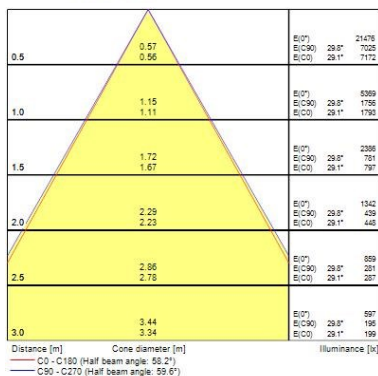

Syl-Line electrical unit SYL-LINE GT3R 4K NR WH EM 0042118

Packaging

Single packaging type	Carton
Product EAN number	5410288421186
Packaging single length / height (cm)	171.0
Packaging single width (cm)	8.0
Packaging single depth (cm)	4.0
DUN14 (outer)	15410288421183
Units per outer package	1
Packaging outer length / height (cm)	171.0
Packaging outer width (cm)	8.0
Packaging outer depth (cm)	4.0

PHOTOMETRY

TECHNICAL DRAWINGS