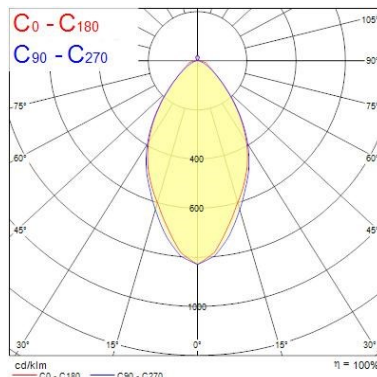

Syl-Line electrical unit SYL-LINE GT3R 4K NR WH EM 0042118

Packaging

Single packaging type	Carton
Product EAN number	5410288421186
Packaging single length / height (cm)	171.0
Packaging single width (cm)	8.0
Packaging single depth (cm)	4.0
DUN14 (outer)	15410288421183
Units per outer package	1
Packaging outer length / height (cm)	171.0
Packaging outer width (cm)	8.0
Packaging outer depth (cm)	4.0

PHOTOMETRY

TECHNICAL DRAWINGS