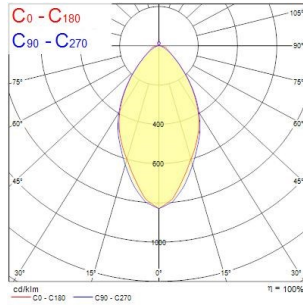

### PRODUCT OVERVIEW

Product name	SYL-LINE GT3R 4K NR WH
Technology	LED
Cap/Base	N/A
Housing	Aluminium
Mount	Ceiling surface mounting, Suspended
Environment	Interior
General application	Logistics & Industry, Retail
ETIM Class	EC000109
Warranty	5 years
Fixture luminous flux (lm)	6476
Luminous flux (lm)	6476
Luminaire efficacy (lm/W)	132.16
LOR (%)	100
Colour temperature (K)	4000
Light colour	Neutral White
CRI (Ra)	80
Photobiological Risk Group	RG0
Total power consumption (W)	49
Electrical protection	Class I
Control gear type	Electronic ballast
Dimmable	No
Housing colour	White
IP rating	IP20
IK rating	IK02
Product EAN number	5410288421131

### PHOTOMETRY

Distance [m]      Core diameter [m]      Illuminance [lx]

— C0 - C180 (Half beam angle: 55.6°)  
— C90 - C270 (Half beam angle: 55.6°)