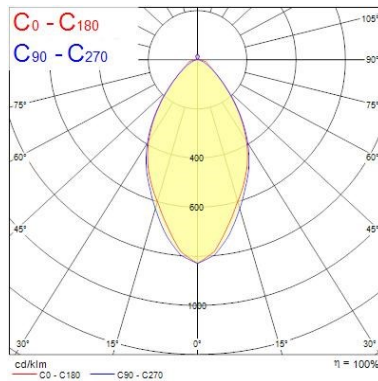

### Optical data

Fixture luminous flux (lm)	6476
Luminous flux (lm)	6476
Luminaire efficacy (lm/W)	132.16
Ambient temperature for maximum luminous flux (°C)	25
LOR (%)	100
Colour temperature (K)	4000
Light colour	Neutral White
CRI (Ra)	80
Adjustable chromaticity	N
Photobiological Risk Group	RG0

### Packaging

Single packaging type	Plastic
Product EAN number	5410288421131
Packaging single length / height (cm)	171.0
Packaging single width (cm)	8.0
Packaging single depth (cm)	4.0
DUN14 (outer)	15410288421138
Units per outer package	2
Packaging outer length / height (cm)	175.0
Packaging outer width (cm)	8.1
Packaging outer depth (cm)	8.1

### PHOTOMETRY

Distance [m]	Cone diameter [m]	E(0°)	E(C90)	E(C0)	Illuminance [lx]
0.5	0.67 0.56	21475	7028	7172	
1.0	1.15 1.11	4299	1756	1792	
1.5	1.72 1.67	2386	791	797	
2.0	2.29 2.23	1342	439	446	
2.5	2.86 2.78	859	281	287	
3.0	3.44 3.34	597	196	199	

Distance [m]      Cone diameter [m]      Illuminance [lx]

— C0 - C180 (Half beam angle: 58.2°)  
— C90 - C270 (Half beam angle: 59.6°)