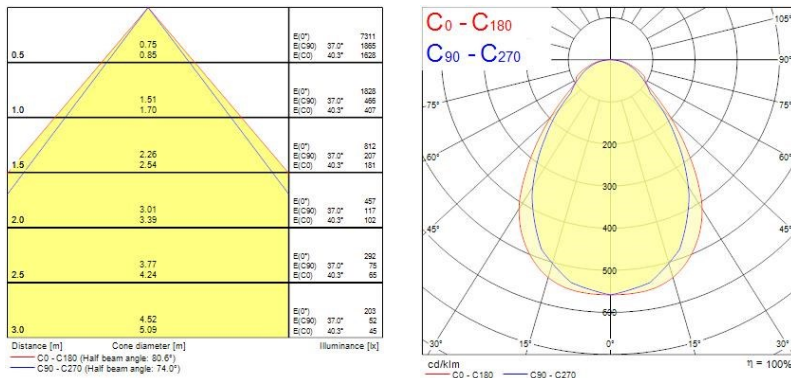

Optical data

Fixture luminous flux (lm)	3300
Luminaire efficacy (lm/W)	100
Colour temperature (K)	3000
Light colour	Warm White
CRI (Ra)	80
Colour Variation Initial (SDCM)	SDCM6
Beam Angle (°)	90
Glare control	< 19
Photobiological Risk Group	RG0

Lifetime data

Lifespan L70 B50	50000
------------------	-------

Physical data

Housing colour	White
IP rating	IP40/20
IK rating	IK03
Diffuser material	PMMA Acrylic
Nominal Product Length (mm)	595
Nominal Product Width (mm)	595
Nominal Product Height (mm)	10.5

START Panel Flat UGR19 625x625 START FLAT PANEL UGR19 625 3000K G2 0047577

Weight (kg) 3.165

Packaging

Single packaging type	Carton
Product EAN number	5410288475776
Packaging single length / height (cm)	71.13
Packaging single width (cm)	65.23
Packaging single depth (cm)	3.83
DUN14 (outer)	15410288475773
Units per outer package	2
Packaging outer length / height (cm)	73.6
Packaging outer width (cm)	68.0
Packaging outer depth (cm)	9.8

Safety data

Optimal operating condition (°C)	-10-40
----------------------------------	--------

PHOTOMETRY

TECHNICAL DRAWINGS