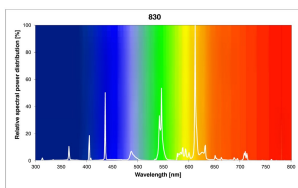

PHOTOMETRY