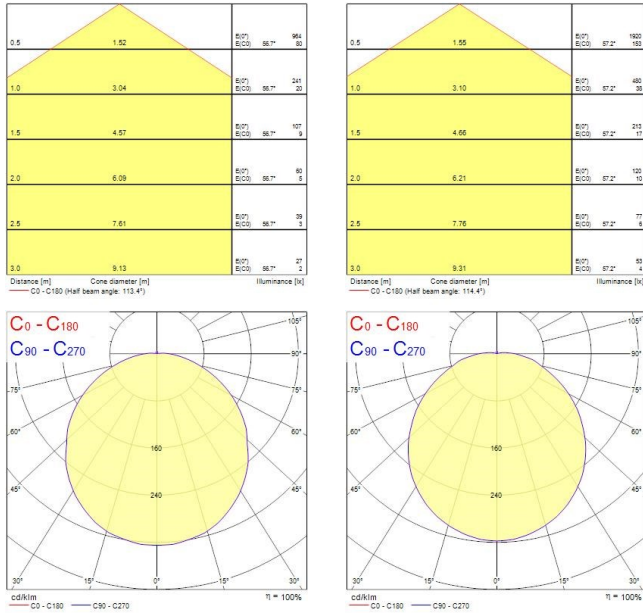

Sterling Bulkhead - LED

STERLING IP65 IK10 1477LM 840 SILVER
4063837

TECHNICAL DRAWINGS