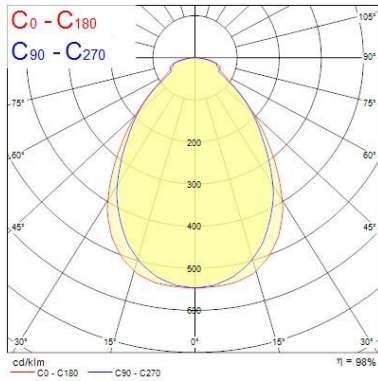

Packaging

Single packaging type	Carton
Product EAN number	5410288473680
Packaging single length / height (cm)	70.5
Packaging single width (cm)	65.0
Packaging single depth (cm)	3.8
DUN14 (outer)	15410288473687
Units per outer package	52
Packaging outer length / height (cm)	147.5
Packaging outer width (cm)	68.5
Packaging outer depth (cm)	108.0

Safety data

Optimal operating condition (°C)	-10-40
----------------------------------	--------

START eco Panel Flat UGR19 625x625

START eco Panel Flat UGR19 625x625 3000lm 865
0047368

PHOTOMETRY

Distance [m]	Cone diameter [m]	Beam angle [°]	Beam angle [°]	Beam angle [°]	Illuminance [lx]
0.5	0.78	E(0°)	37.9°	690	151
	0.84	E(C90)	40.1°	149	
		E(C0)			
1.0	1.06	E(0°)	37.9°	160	403
	1.68	E(C90)	40.1°	37	
		E(C0)			
1.5	2.34	E(0°)	37.9°	739	179
	2.53	E(C90)	40.1°	163	
		E(C0)			
2.0	3.11	E(0°)	37.9°	410	101
	3.37	E(C90)	40.1°	92	
		E(C0)			
2.5	3.89	E(0°)	37.9°	262	65
	4.21	E(C90)	40.1°	59	
		E(C0)			
3.0	4.67	E(0°)	37.9°	182	45
	5.05	E(C90)	40.1°	41	
		E(C0)			

Distance [m] Cone diameter [m] Illuminance [lx]

— C0 - C180 (Half beam angle: 80.2°)

— C90 - C270 (Half beam angle: 75.6°)

TECHNICAL DRAWINGS