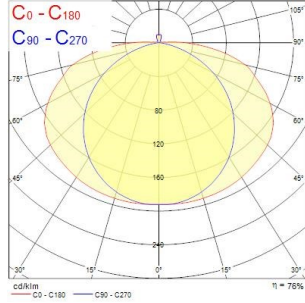

Start Tubular - Electronic

Start Tubular IP66 154 EB 840
0042343

Product features

-

PRODUCT OVERVIEW

Product name	Start Tubular IP66 154 EB 840
Technology	Fluorescent
Cap/Base	G5
Housing	PC Polycarbonate
Environment	Interior
General application	Hospitality, Logistics & Industry
ETIM Class	EC000109
Warranty	2 years
Fixture luminous flux (lm)	3163
Luminaire efficacy (lm/W)	62
LOR (%)	74
Colour temperature (K)	4000
Light colour	Neutral White
CRI (Ra)	85
Total power consumption (W)	51
Electrical protection	Class I
Control gear type	Electronic ballast
Dimmable	No
Housing colour	RAL 9016 - Traffic white / Bezel
IP rating	IP66
IK rating	IK08
Product EAN number	5410288423432
Light source included	0002782

PHOTOMETRY

Start Tubular - Electronic

Start Tubular IP66 154 EB 840
0042343

0.5	1.40 4.55	E:0° E:C90 E:C0	3421 335 11
1.0	2.80 9.10	E:0° E:C90 E:C0	889 84 4
1.5	4.21 13.64	E:0° E:C90 E:C0	380 37 2
2.0	5.61 18.19	E:0° E:C90 E:C0	214 21 1
2.5	7.01 22.74	E:0° E:C90 E:C0	137 13 1
3.0	8.41 27.29	E:0° E:C90 E:C0	96 9 0

Distance [m] Core diameter [m] Illuminance [lx]

— C0 - C180 (Half beam angle: 165.0°)
— C90 - C270 (Half beam angle: 108.0°)

TECHNICAL DRAWINGS